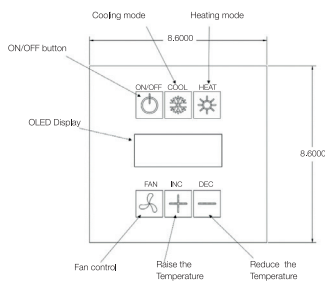

### Smart Wi-Fi Thermostat Touch Thermostat WI-TH (Wi-Fi Switch A/C Control)

HINOX smart Wi-Fi OLED display with Touch buttons and internet temperature sensor. It works in different modes. It is a part of the smart home system.

Technical Specifications	
Operating voltage	110-227 Volt
Dimensions	8.6 X 8.6 X 3.6
Protection type	IP21
Operating temperature	-20C to 55+C
Connection	A/C thermostat wire
Built-in sensor measuring range	60 °C