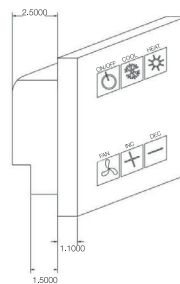

Technical Specifications	
Operating voltage	110-227 Volt
Dimensions	8.6 X 8.6 X 3.6
Protection type	IP21
Operating temperature	-20C to 55+C
Connection	A/C thermostat wire
Built-in sensor measuring range	60 °C