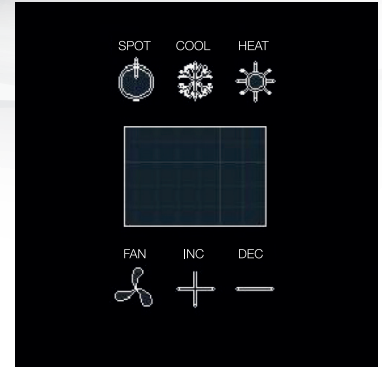

### Smart Wi-Fi Thermostat Touch Thermostat WI-TH (Wi-Fi Switch A/C Control)

HINOX smart Wi-Fi OLED display with Touch buttons and internet temperature sensor. It works in different modes. It is a part of the smart home system.