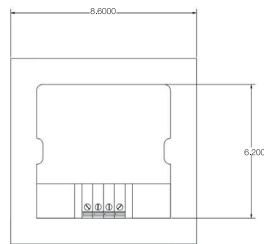

Technical Specifications	
Operating voltage	110-227 Volt
Dimensions	8.6 X 8.6 X 3.6
Protection type	IP21
Operating temperature	-20C to 55+C
Connection	A/C thermostat wire
Built-in sensor measuring range	60 °C